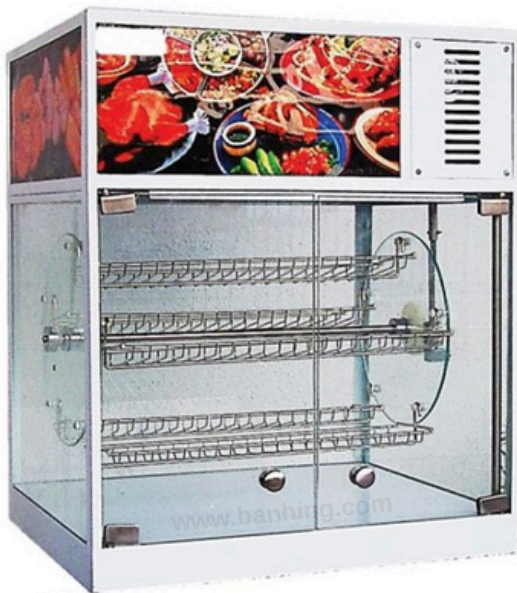

WYD-826

(Rotating food display warmer)

- Voltage : 240v 50Hz
- Power : 0.88kw
- Temperature : 30~85 °C
- Switches :
1) LIGHT
2) ROTOR
3) HEAT
4) LOW , HIGHT (temperature)
- Size : 550x450x650mm

* Designs and specifications are subject to change for improvement without prior notice