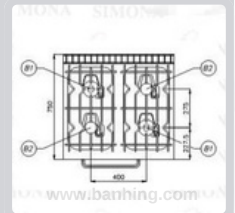

4 BURNER GAS RANGE WITH ELECTRIC OVEN

NGR8-75 MRT

- Power: 28.5kw
- Gas Burner: 4
- Dimension: 800mm x 750mm x 900mm

* Designs and specifications are subject to change for improvement without prior notice