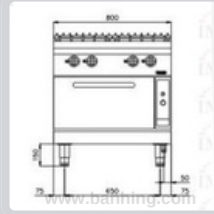

4 BURNER GAS RANGE WITH ELECTRIC OVEN

NGR8-75 MRT

- Power: 28.5kw
- Gas Burner: 4
- Dimension: 800mm x 750mm x 900mm

* Designs and specifications are subject to change for improvement without prior notice