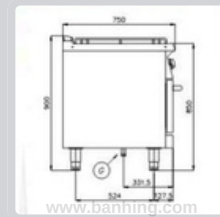

4 BURNER GAS RANGE WITH ELECTRIC OVEN

NGR8-75 MRT

- Power: 28.5kw
- Gas Burner: 4
- Dimension: 800mm x 750mm x 900mm

* Designs and specifications are subject to change for improvement without prior notice