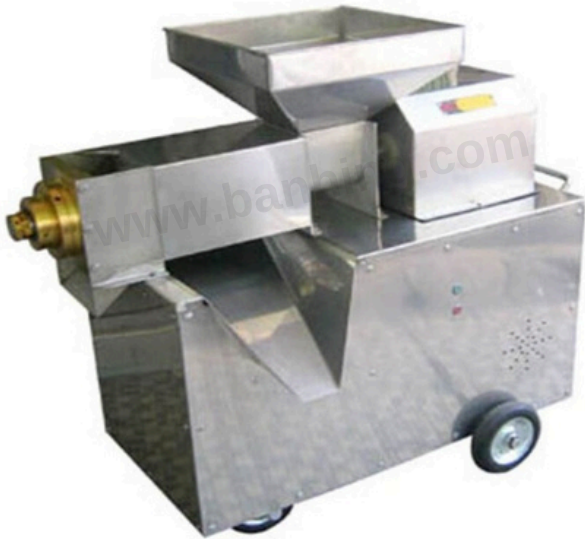

COCONUT OIL EXTRACTOR

Features:

- Heavy Duty
- Stainless Steel
- Adjustable
- Specially used to press coconut oil
- Safety, Hygiene, Efficient, Easy to operate

BH-S510

- Capacity (coconut oil): 60kg /hr
- Power: 2HP / 240V / single phase motor / 50Hz
- Weight: 170kg
- Dimension (L) x (W) x (H): 45" x 27.5" x 40