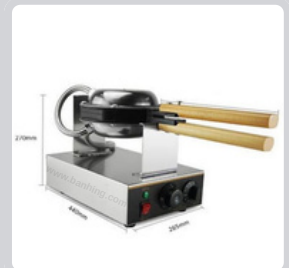

# EGG BAKER MACHINE

## Features:

- This muffine machine is HK old fashion stylish snack food
- Tiny in size and suitable for household usage
- 30 pieces/plate
- Easy & convenience to operate with guidelines
- Non-stick surface
- Set with timer & temperature in advance

## FY-6

- Power: 1.4 kw
- Voltage: 220-240V
- Dimension (lwh): 440mm x 265mm x 270mm

\* Designs and specifications are subject to change for improvement without prior notice