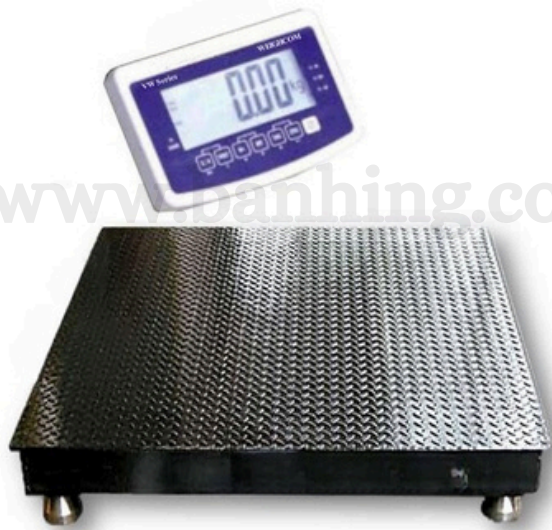

DIGITAL FLOOR SCALE

Features:

- Display: 52mm LCD
- Keypad: 7keys mechanical switch
- Housing: ABS plastic
- Easy to use - front panel configuration
- 52mm LCD display with backlight
- Battery provide up to 35 hours of continuous use.
- Low power indicator and Auto power off
- Optional RS232 interface and Analog output (0~10v/4~20mA)

VW - Series

- Brand : **WEIGHCOM**
- Capacity: 1ton
- Platform size: 1m x 1m

VW - Series

- Brand : **WEIGHCOM**
- Capacity: 3tons
- Platform size: 1.2m x 1.2m

VW - Series

- Brand : **WEIGHCOM**
- Capacity: 5tons
- Platform size: 1.5m x 1.5m

VW - Series

- Brand : **WEIGHCOM**
- Capacity: 10tons
- Platform size: 1.5m x 1.5m

* Designs and specifications are subject to change for improvement without prior notice